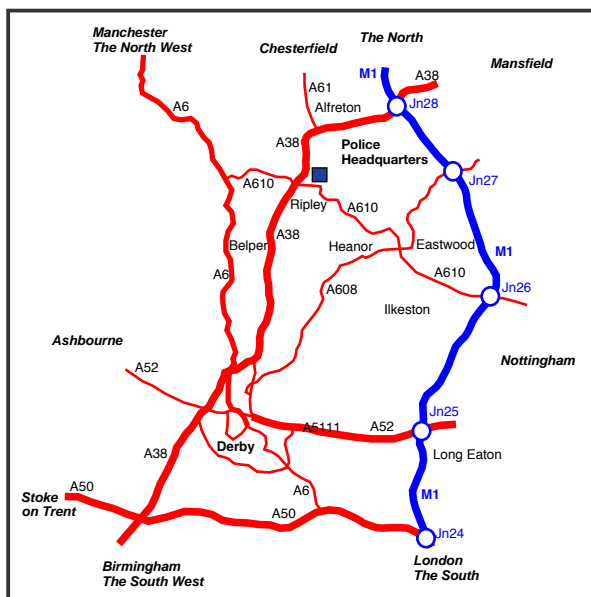

Route planning we recommend you enter **DE5 3SU** as your destination. This will direct you to the entrance from the A610, although please note that Wyatt's Way is a separate location to Police Headquarters.

On arrival, please use the reception barrier intercom

If you are deaf also flash your lights 3 times

All visitors must report to the main reception for a visitors pass to be issued

On departure, you will be issued with a token to allow you to exit through the Tunnel Road barrier.